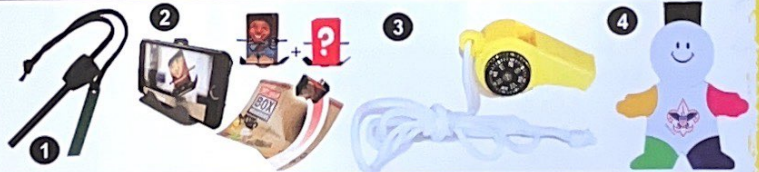

$90
LEVEL 2

- 1 - Fire Starter and Steel
- 2 - Tony Hawk Box Boards Assorted Characters
- 3 - Compass Thermometer Whistle
- 4 - Highlighter Scout - 4 Color Highlighter w/ Retractable Computer Brush